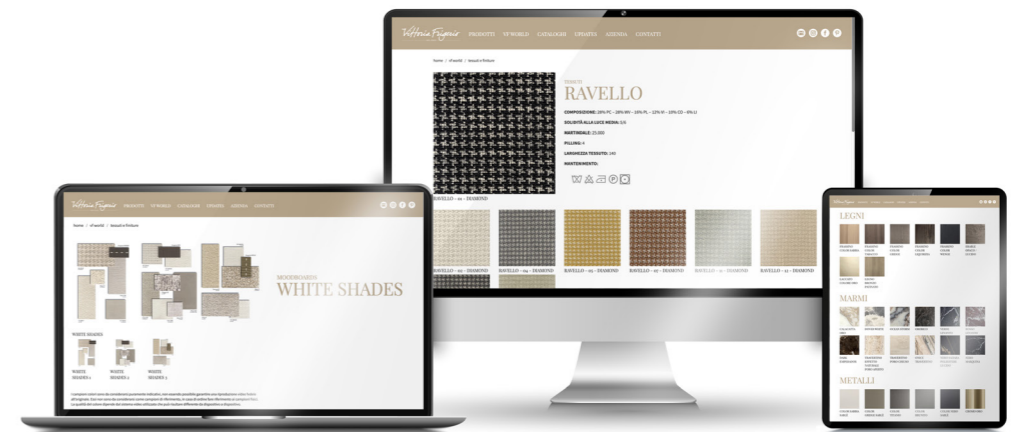

Per la gamma completa di materiali è possibile consultare il nostro sito web www.vittoriafrigerio.it
The full range of materials can be found on our website at www.vittoriafrigerio.it

WWW.VITTORIAFRIGERIO.IT